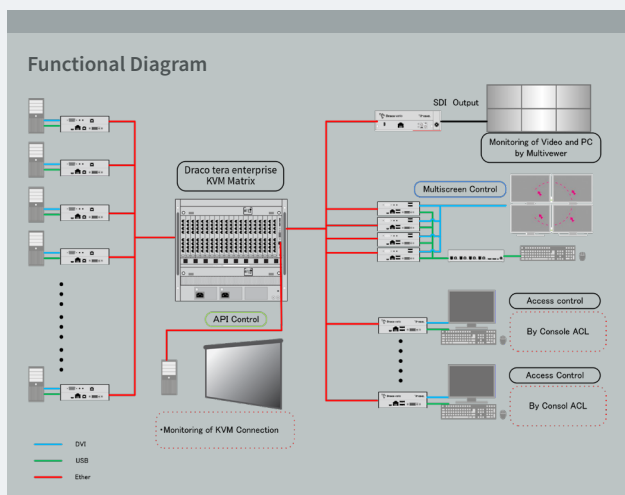

The Draco tera system includes integral signal conversion where necessary so the integration team did not need to include additional format conversion equipment.

The system in the Network Control Center includes the Draco U-Switch to provide access to several servers using just one keyboard and mouse on each operator desk, which reduces desktop clutter confusion caused by multiple devices.

A specially developed user interface control program based on the IHSE API enables administrators to fully operate the system whilst visually monitoring all source CPU and workstation connections on a large videowall display. The system includes Draco vario 486 SDI extenders to provide simultaneous monitoring of SDI source content and DVI video on the videowall, making it possible to view all types of video content at the same time.

The introduction and integration of the KVM switch by ITOCHU Cable Systems enabled more efficient operation of the Network Control Center through seamless switching of sources to operator desks. It allowed us to construct an integrated operation console with excellent scalability.

Takeshi Osawa and Arisu Goto, TBS Television

The Benefit

Operational staff at TBS Television receive delay-free, high resolution, video and audio transmissions without the inconvenience of bulky and noisy equipment in their working environment. They can instantly switch between sources as desired without moving, which simplifies their daily tasks and greatly enhances their efficiency.

KVM products in use

- > Draco tera enterprise matrix switches
- > Draco vario extenders

IHSE ASIA

IHSE GmbH Asia Pacific Pte Ltd
158 Kallang Way, #07-13A
Singapore 349245

+65 (6841) 470 7

info@ihseapac.com
www.ihseapac.com

IHSE GmbH

Benzstr. 11
88094 Oberteuringen
Germany

+49 (7546) 9248-0

+49 (7546) 9248-48

info@ihse.de
www.ihse.de