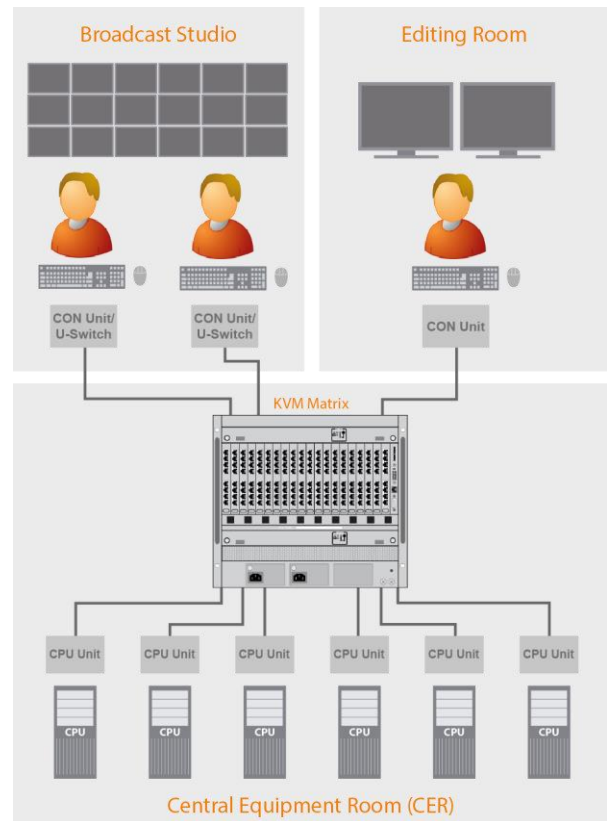

Functional Diagram

KVM products in use:

- **Draco tera enterprise** Matrix Switch
- **Draco vario** Extender XV Fiber
- **Draco** U-Switch

IHSE GmbH

Maybachstrasse 11 | D-88094 Oberteuringen | Germany

Phone: +49 7546 9248-0 | Fax: +49 7546 9248-48

Email: info@ihse.de | www.ihse.com

© 2016 IHSE GmbH. All rights reserved. All named products and company names are registered trademarks of the respective company. Photo racetrack at Sha Tin: Wikipedia user -Wpcpey.

Our General Terms and Conditions can be found in the Internet at www.ihse.com/gtc | Errors and omissions excluded.